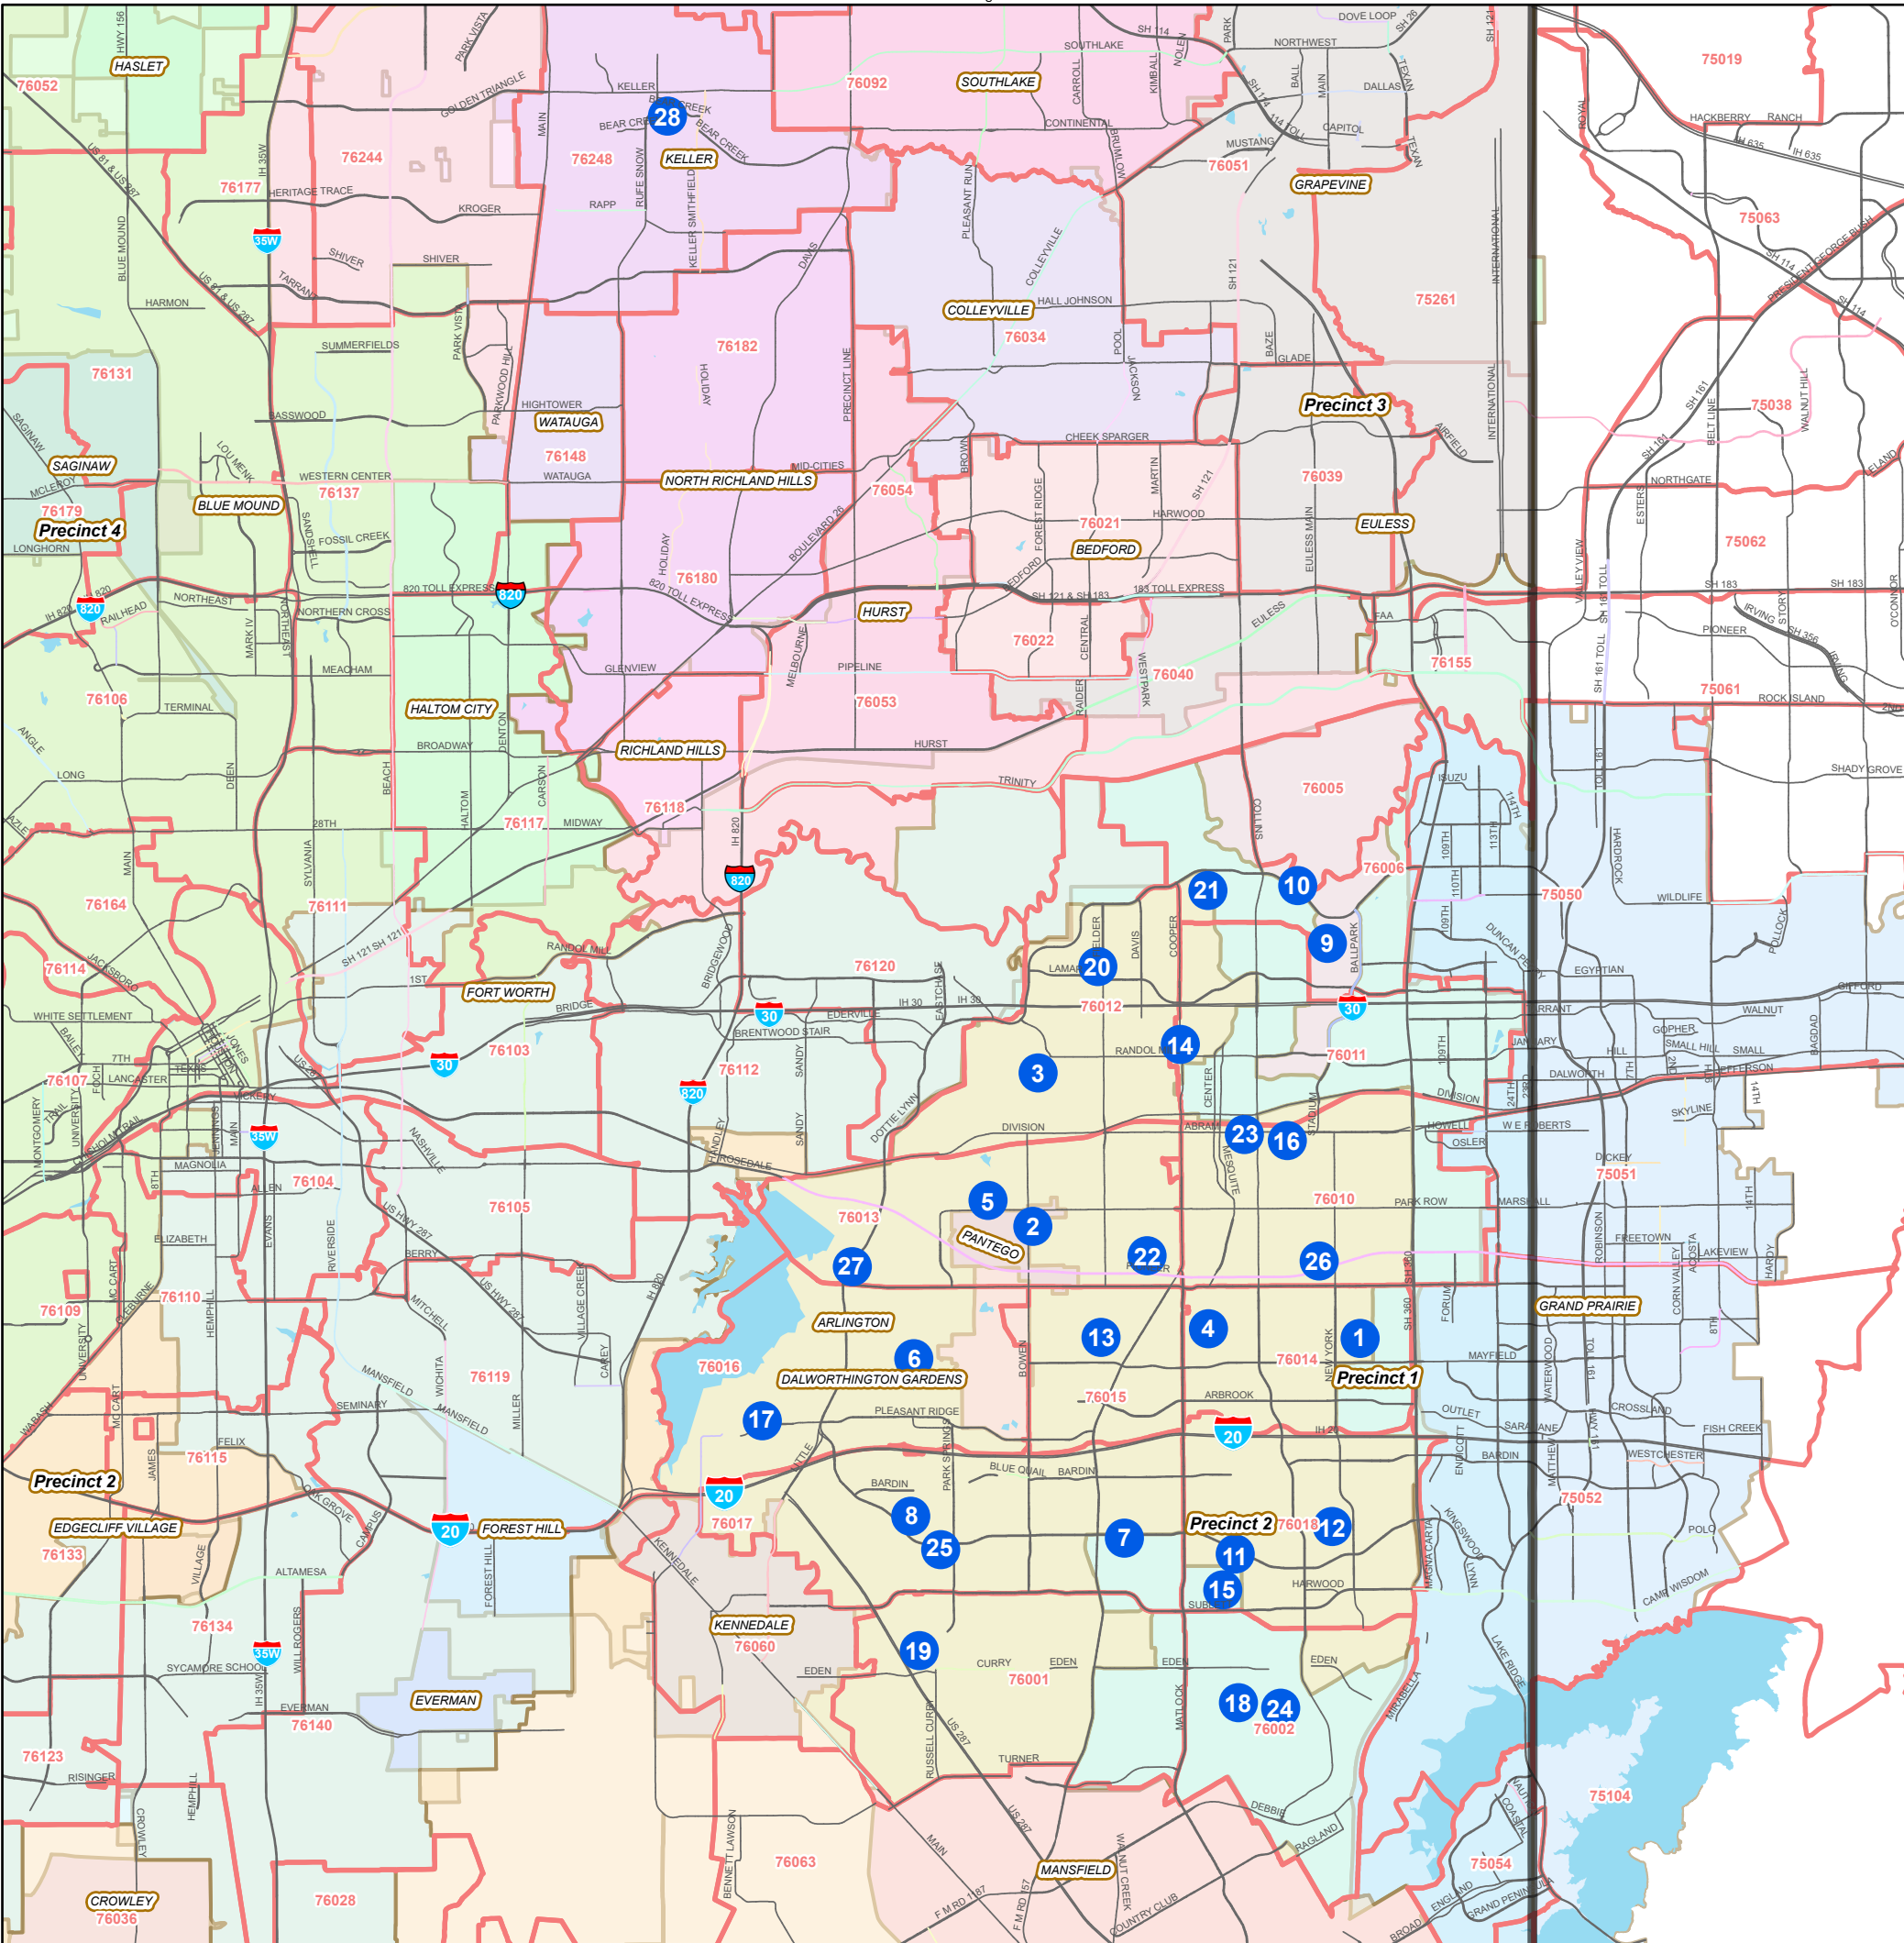

Clint Ludwig
Elections Administrator
Tarrant County, TX

817-831-VOTE (8683)

2020 Census Population 2,110,640

Not For Reproduction

ELECTION DAY POLLING SITES FOR JUNE 13, 2026 JOINT RUNOFF ELECTIONS CITY LIMITS

THIS MAP WAS PREPARED BY TARRANT COUNTY ELECTIONS FOR ITS USE, AND MAY BE REVISED AT ANY TIME WITHOUT NOTIFICATION TO ANY USER.

THE TARRANT COUNTY ELECTIONS DOES NOT GUARANTEE THE CORRECTNESS OR ACCURACY OF ANY FEATURES ON THIS MAP. TARRANT COUNTY ASSUMES NO RESPONSIBILITY IN CONNECTIONS THEREWITH.

"Printed June 08 2026"

1. ATHERTON ELEMENTARY
2. BAILEY JUNIOR HIGH SCHOOL
3. BERTA MAY POPE ELEMENTARY SCHOOL
4. BOB DUNCAN CENTER
5. C.C. DUFF ELEMENTARY SCHOOL
6. CHARLES W. YOUNG JUNIOR HIGH SCHOOL
7. CITY OF ARLINGTON SERVICE CENTER
8. DEAN P. COREY ACADEMY
9. DORA E. NICHOLAS JUNIOR HIGH SCHOOL
10. ELZIE ODOM ATHLETIC CENTER
11. FERGUSON EDUCATION CENTER
12. FITZGERALD ELEMENTARY SCHOOL
13. FLOYD GUNN JUNIOR HIGH SCHOOL
14. JOHN WEBB ELEMENTARY SCHOOL
15. L.R BEBENSEE ELEMENTARY SCHOOL
16. MEADOWBROOK RECREATION CENTER
17. MILLER ELEMENTARY SCHOOL
18. PEARCY STEM ACADEMY
19. R.F. PATTERSON ELEMENTARY SCHOOL
20. SHACKELFORD JUNIOR HIGH SCHOOL
21. SHERROD ELMENTARY SCHOOL
22. SOUTH DAVIS ELEMENTARY SCHOOL
23. TARRANT COUNTY SUB-COURTHOUSE IN ARLINGTON
24. MISD STUDENT NUTRITION DEPARTMENT
25. TRUETT BOLES JUNIOR HIGH SCHOOL
26. ARLINGTON ISD DAN DIPERT CAREER & TECHNICAL CENTER
27. ACTIV
28. KELLER TOWN HALL