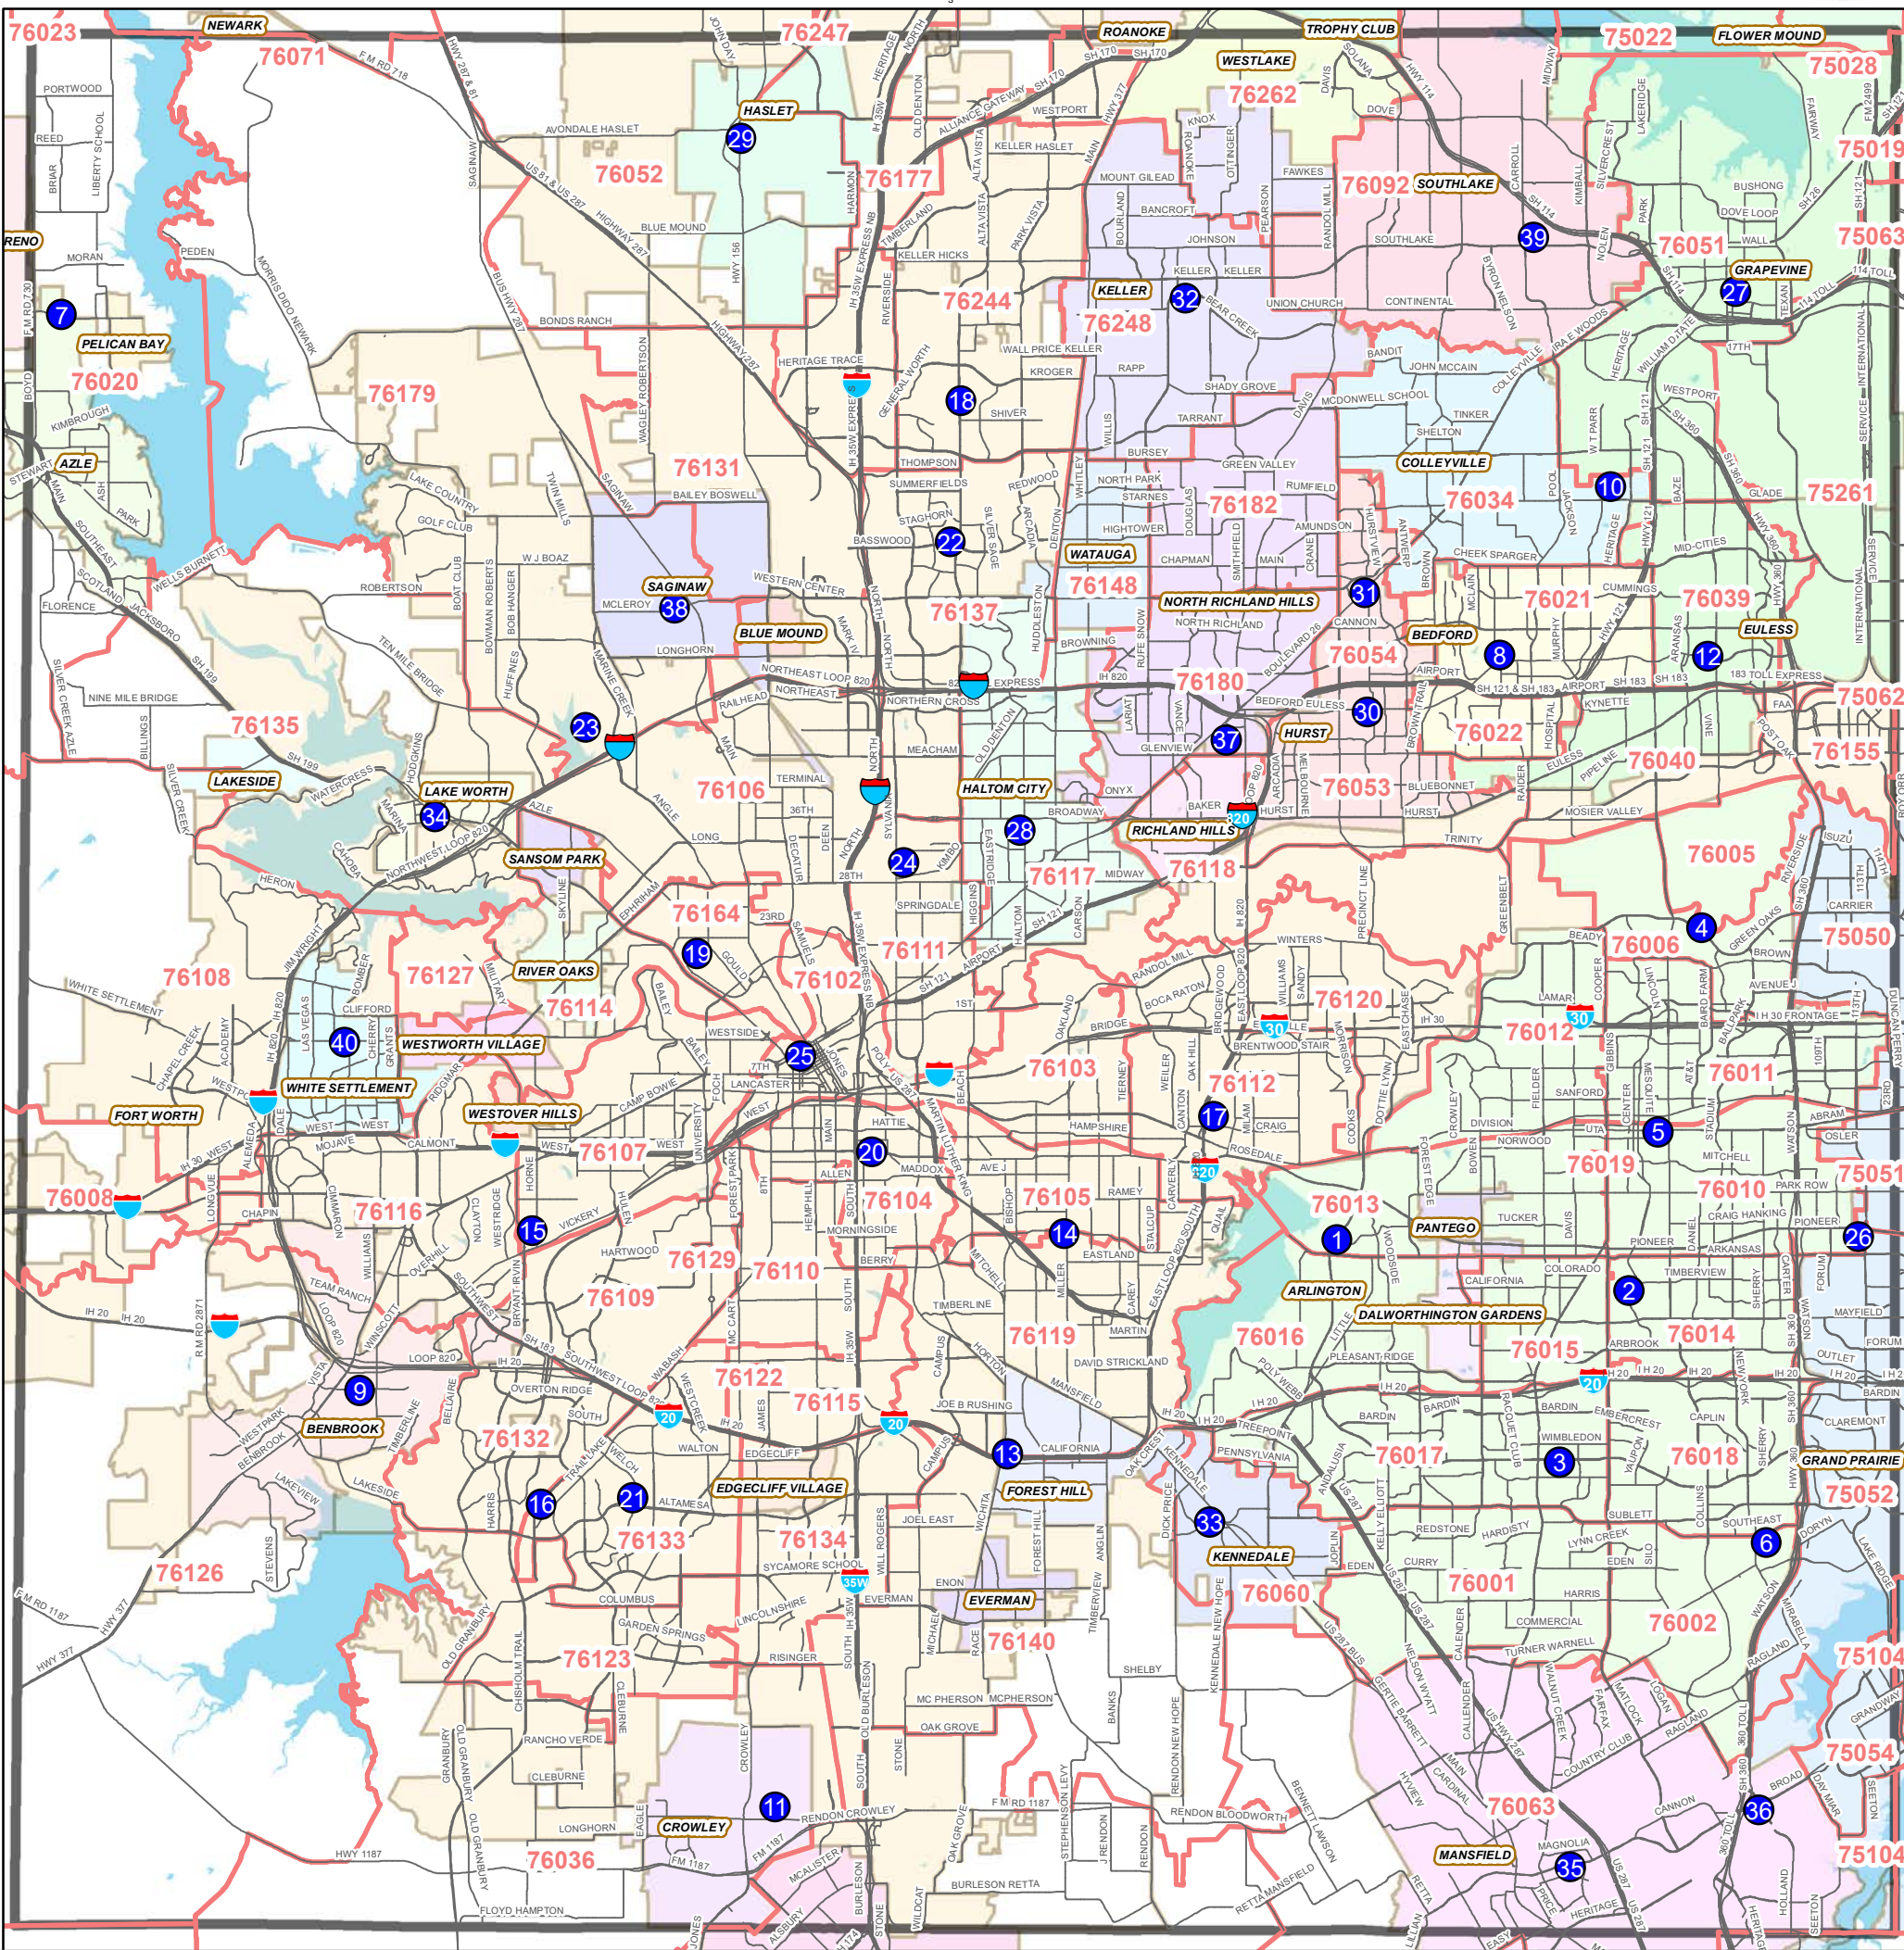

# EARLY VOTING POLLING SITES FOR MARCH 03, 2026 REPUBLICAN AND DEMOCRATIC PRIMARY ELECTIONS CITY LIMITS

THIS MAP WAS PREPARED BY TARRANT COUNTY ELECTIONS FOR ITS USE, AND MAY BE REVISED AT ANY TIME WITHOUT NOTIFICATION TO ANY USER.

THE TARRANT COUNTY ELECTIONS DOES NOT GUARANTEE THE CORRECTNESS OR ACCURACY OF ANY FEATURES ON THIS MAP. TARRANT COUNTY ASSUMES NO RESPONSIBILITY IN CONNECTIONS THEREWITH.

2020 Census Population 2,110,640

Not For Reproduction

"Printed February 02 2026"

1. ACTIV
2. Bob Duncan Center
3. City of Arlington South Service Center
4. Elzie Odom Athletic Center
5. Tarrant County Subcourthouse in Arlington
6. Tarrant County College Southeast Campus
7. Azle ISD PD
8. Bedford Public Library
9. Benbrook Community Center
10. Colleyville Recreation Center Annex A
11. Crouch Event Center in Bicentennial Park
12. Eules Family Life Senior Center
13. City of Forest Hill City Hall
14. Charles F. Griffin Building
15. Como Community Center
16. Dionne Phillips Bagsby Southwest Subcourthouse
17. Handley-Meadowbrook Community Center
18. Northpark YMCA
19. Northside Community Center
20. Southside Community Center
21. Southwest Community Center
22. Summerglen Branch Library
23. Tarrant County College Northwest Campus
24. Tarrant County Elections Center
25. Tarrant County Plaza Building
26. Asia Times Square
27. Grapevine Public Library
28. Haltom City Senior Center
29. Legacy Learning Center Northwest ISD
30. Brookside Center
31. Gary Fickes Northeast Courthouse
32. Keller Town Hall
33. Dover Fellowship Hall
34. Sheriff's Office North Patrol Division
35. Tarrant County Subcourthouse at Mansfield
36. Vernon Newsom Stadium
37. North Richland Hills City Hall
38. Saginaw Public Library
39. Southlake Town Hall
40. White Settlement Public Library