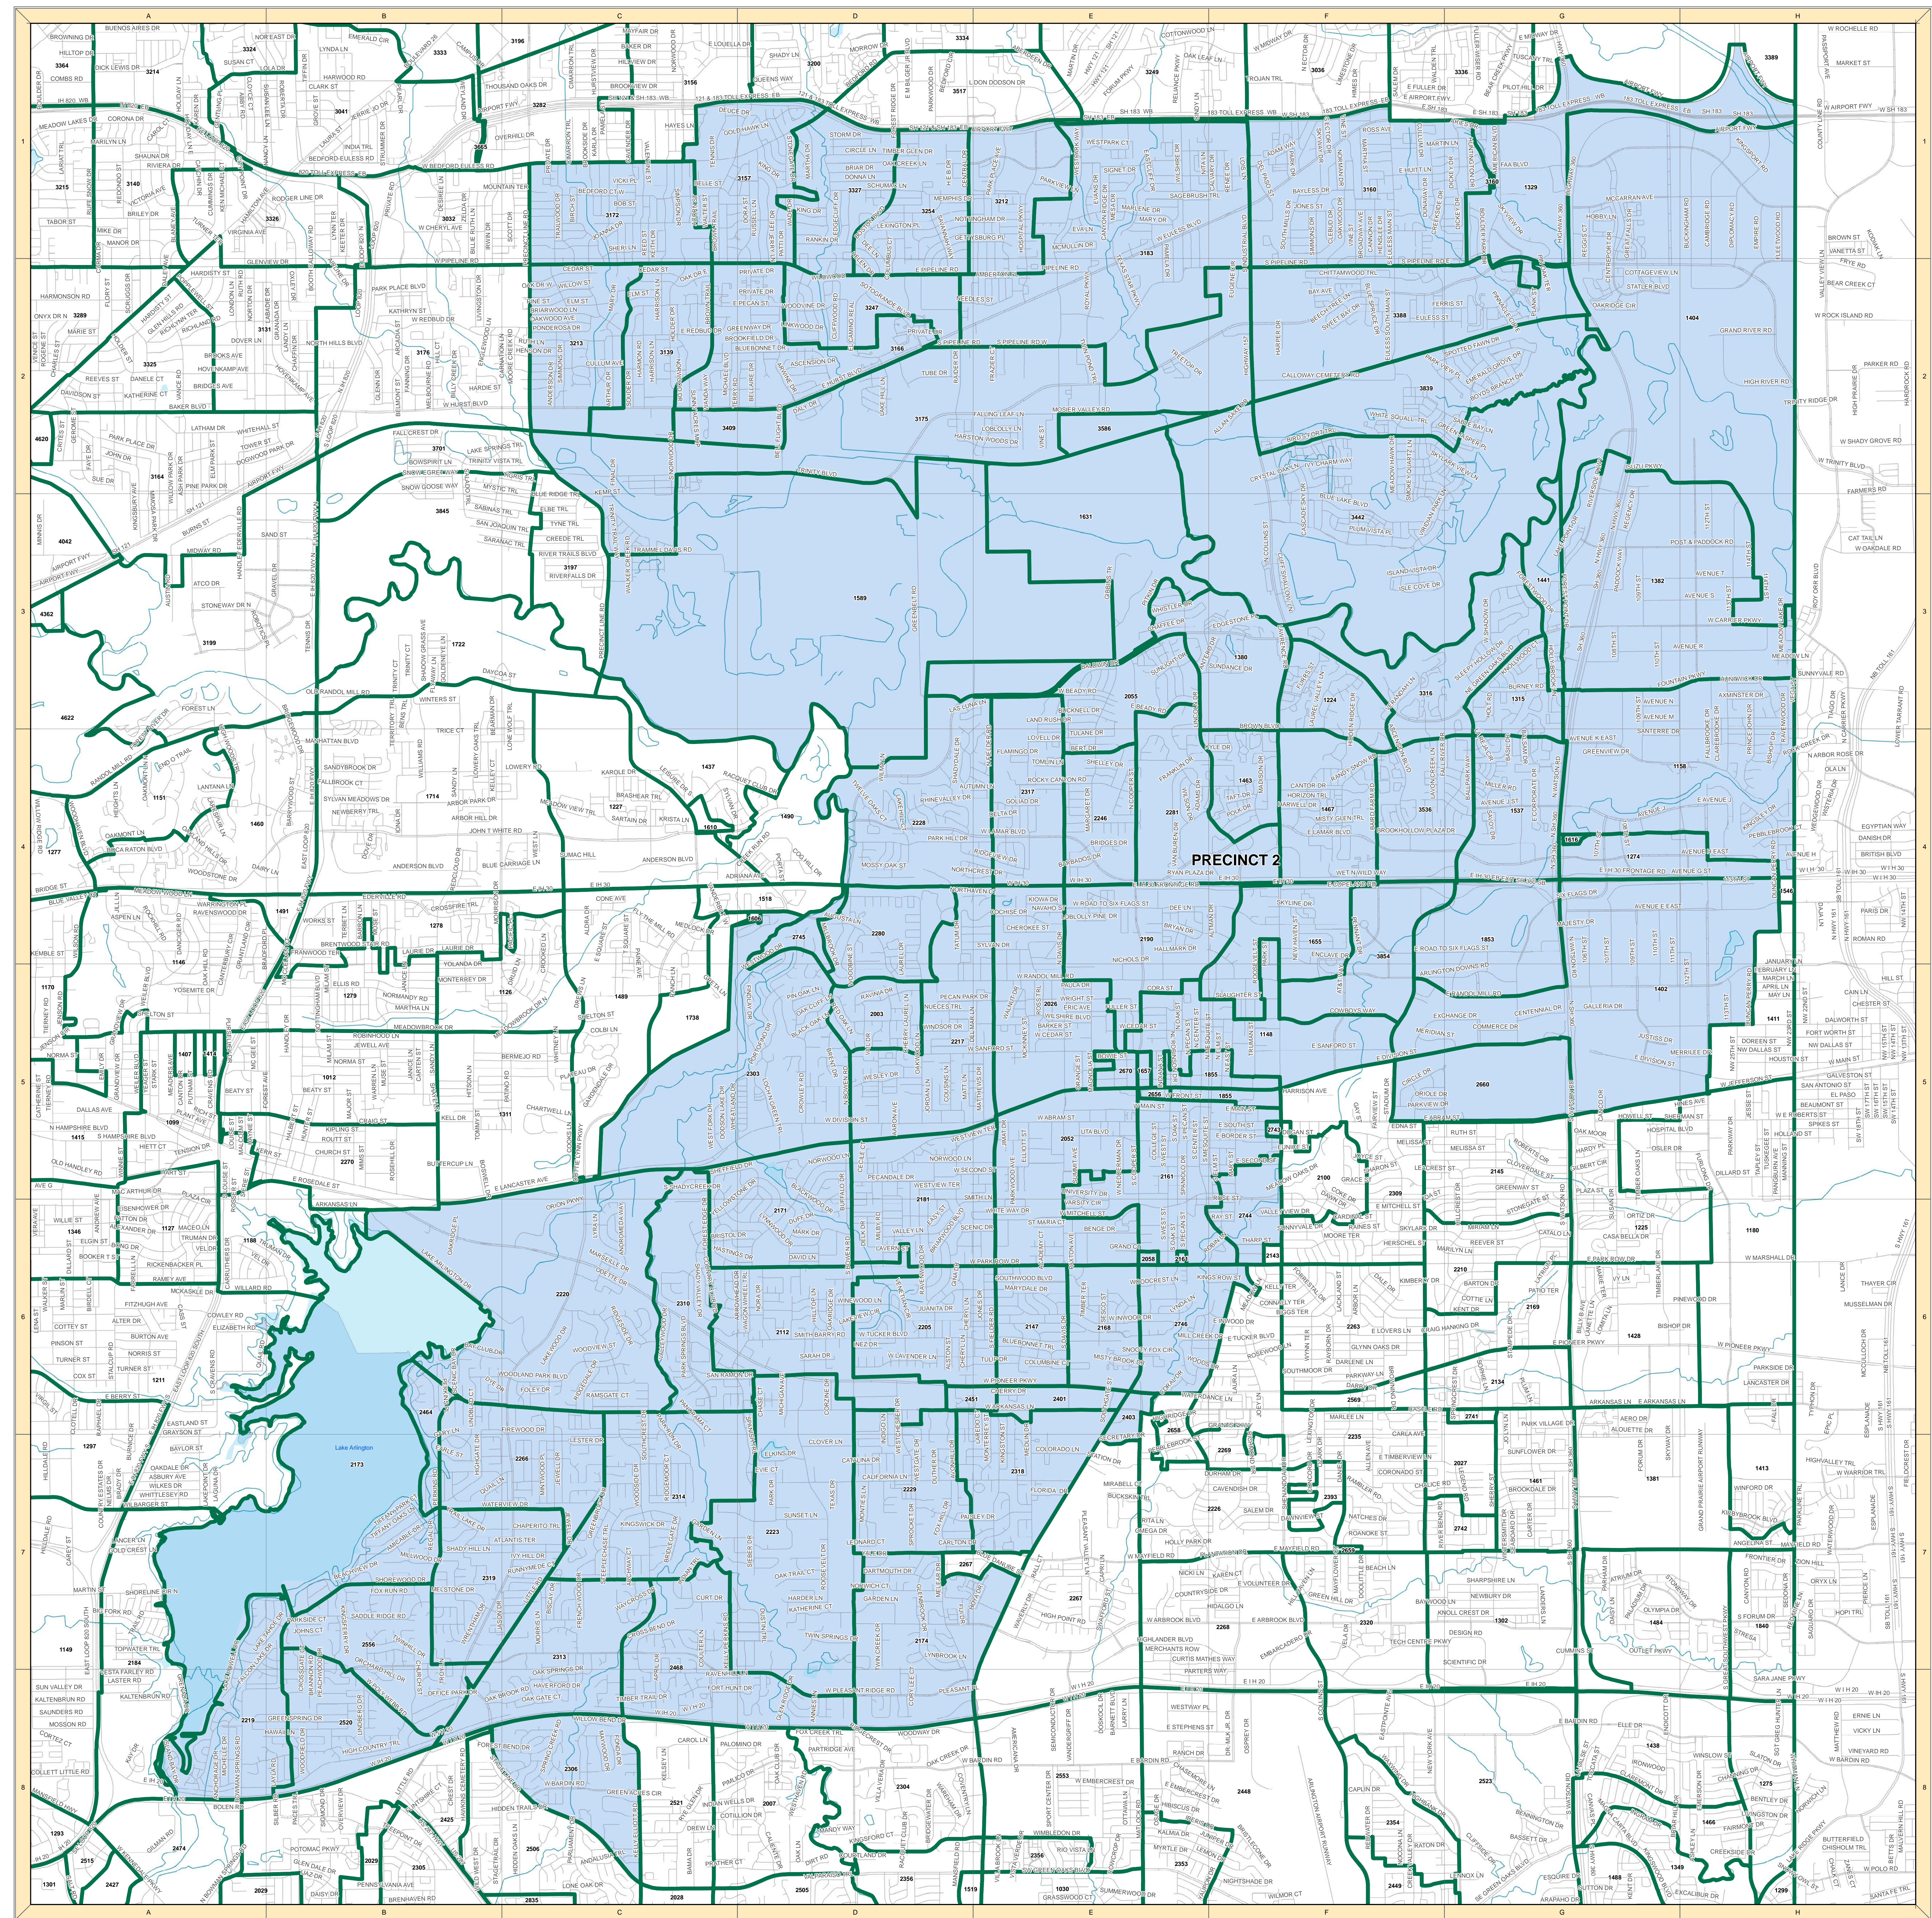

TARRANT COUNTY JUSTICE OF THE PEACE / CONSTABLE PRECINCT 2 VOTING PRECINCTS EFFECTIVE JANUARY 1, 2026

PRINTED December 08 2025

Clint Ludwig
Elections Administrator
Tarrant County, TX
***
817-831-VOTE (8683)

2020 Census Population 2,110,640
***
Not For Reproduction

0 0.5 1 2 Miles