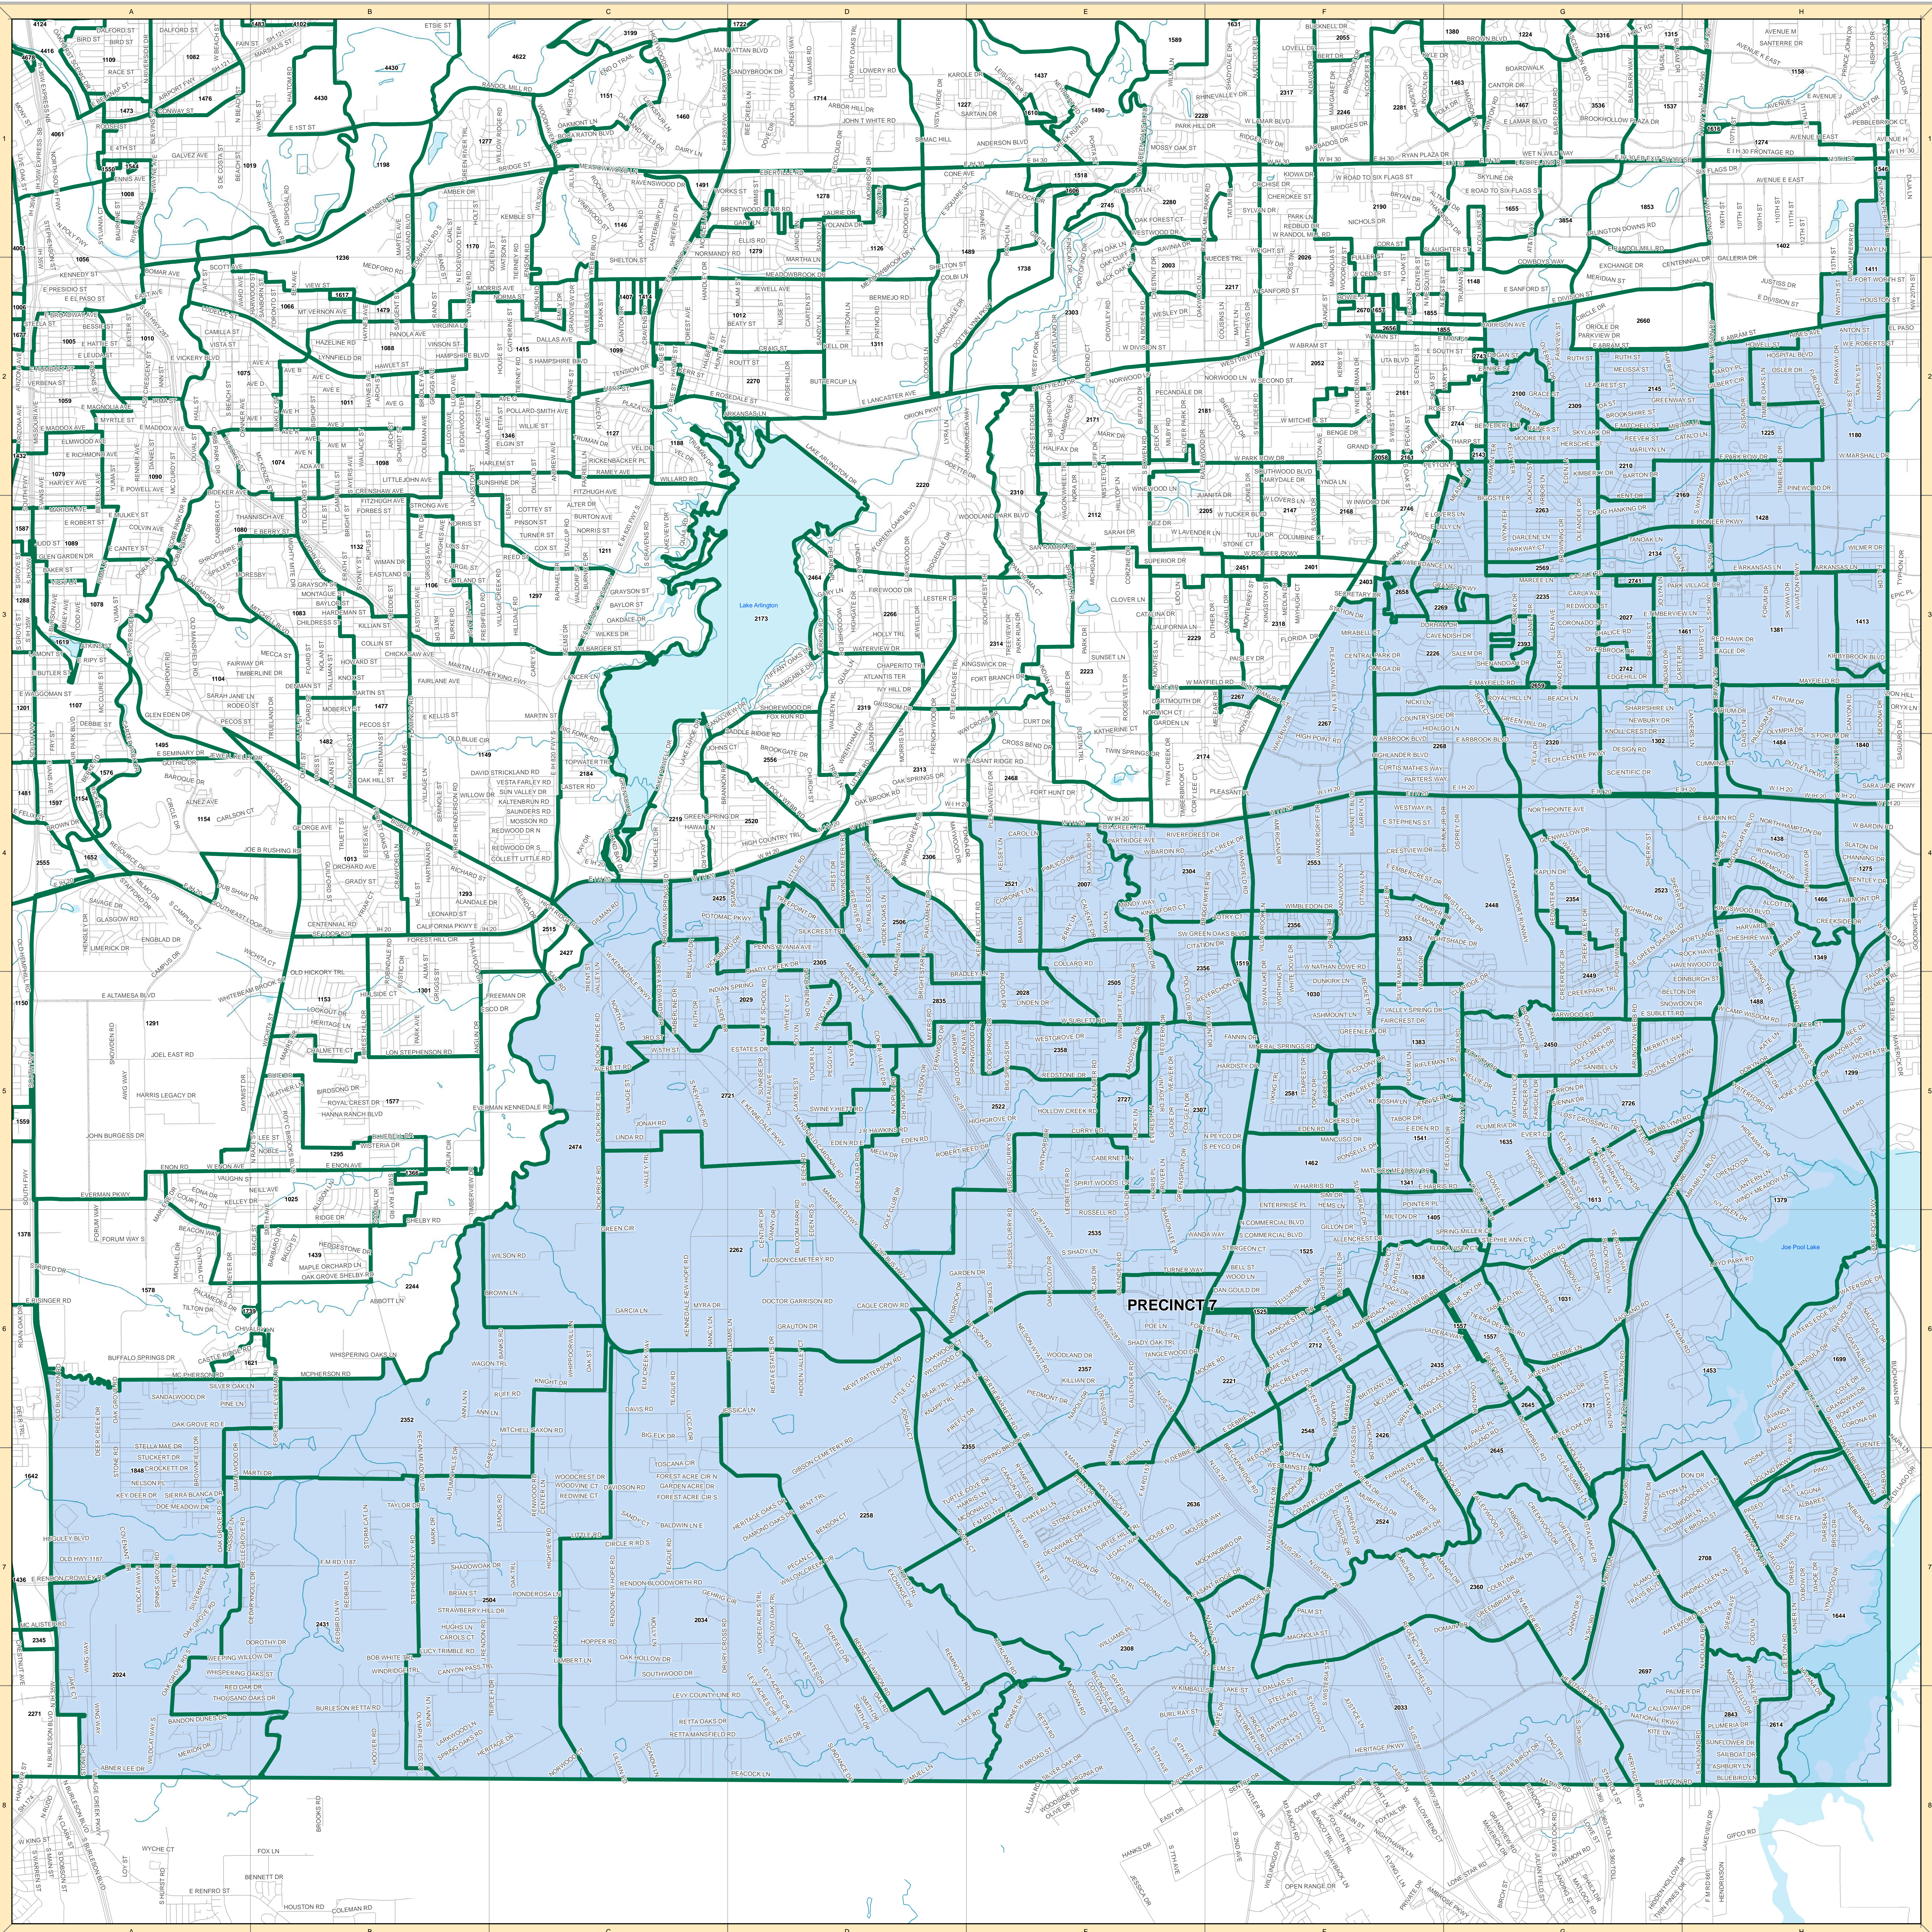

TARRANT COUNTY JUSTICE OF THE PEACE / CONSTABLE PRECINCT 7 VOTING PRECINCTS EFFECTIVE JANUARY 1, 2026

PRINTED December 08 2025

Clint Ludwig
Elections Administrator
Tarrant County, TX
***
817-831-VOTE (8683)

2020 Census Population 2,110,640
***
Not For Reproduction

0 0.5 1 2 Miles