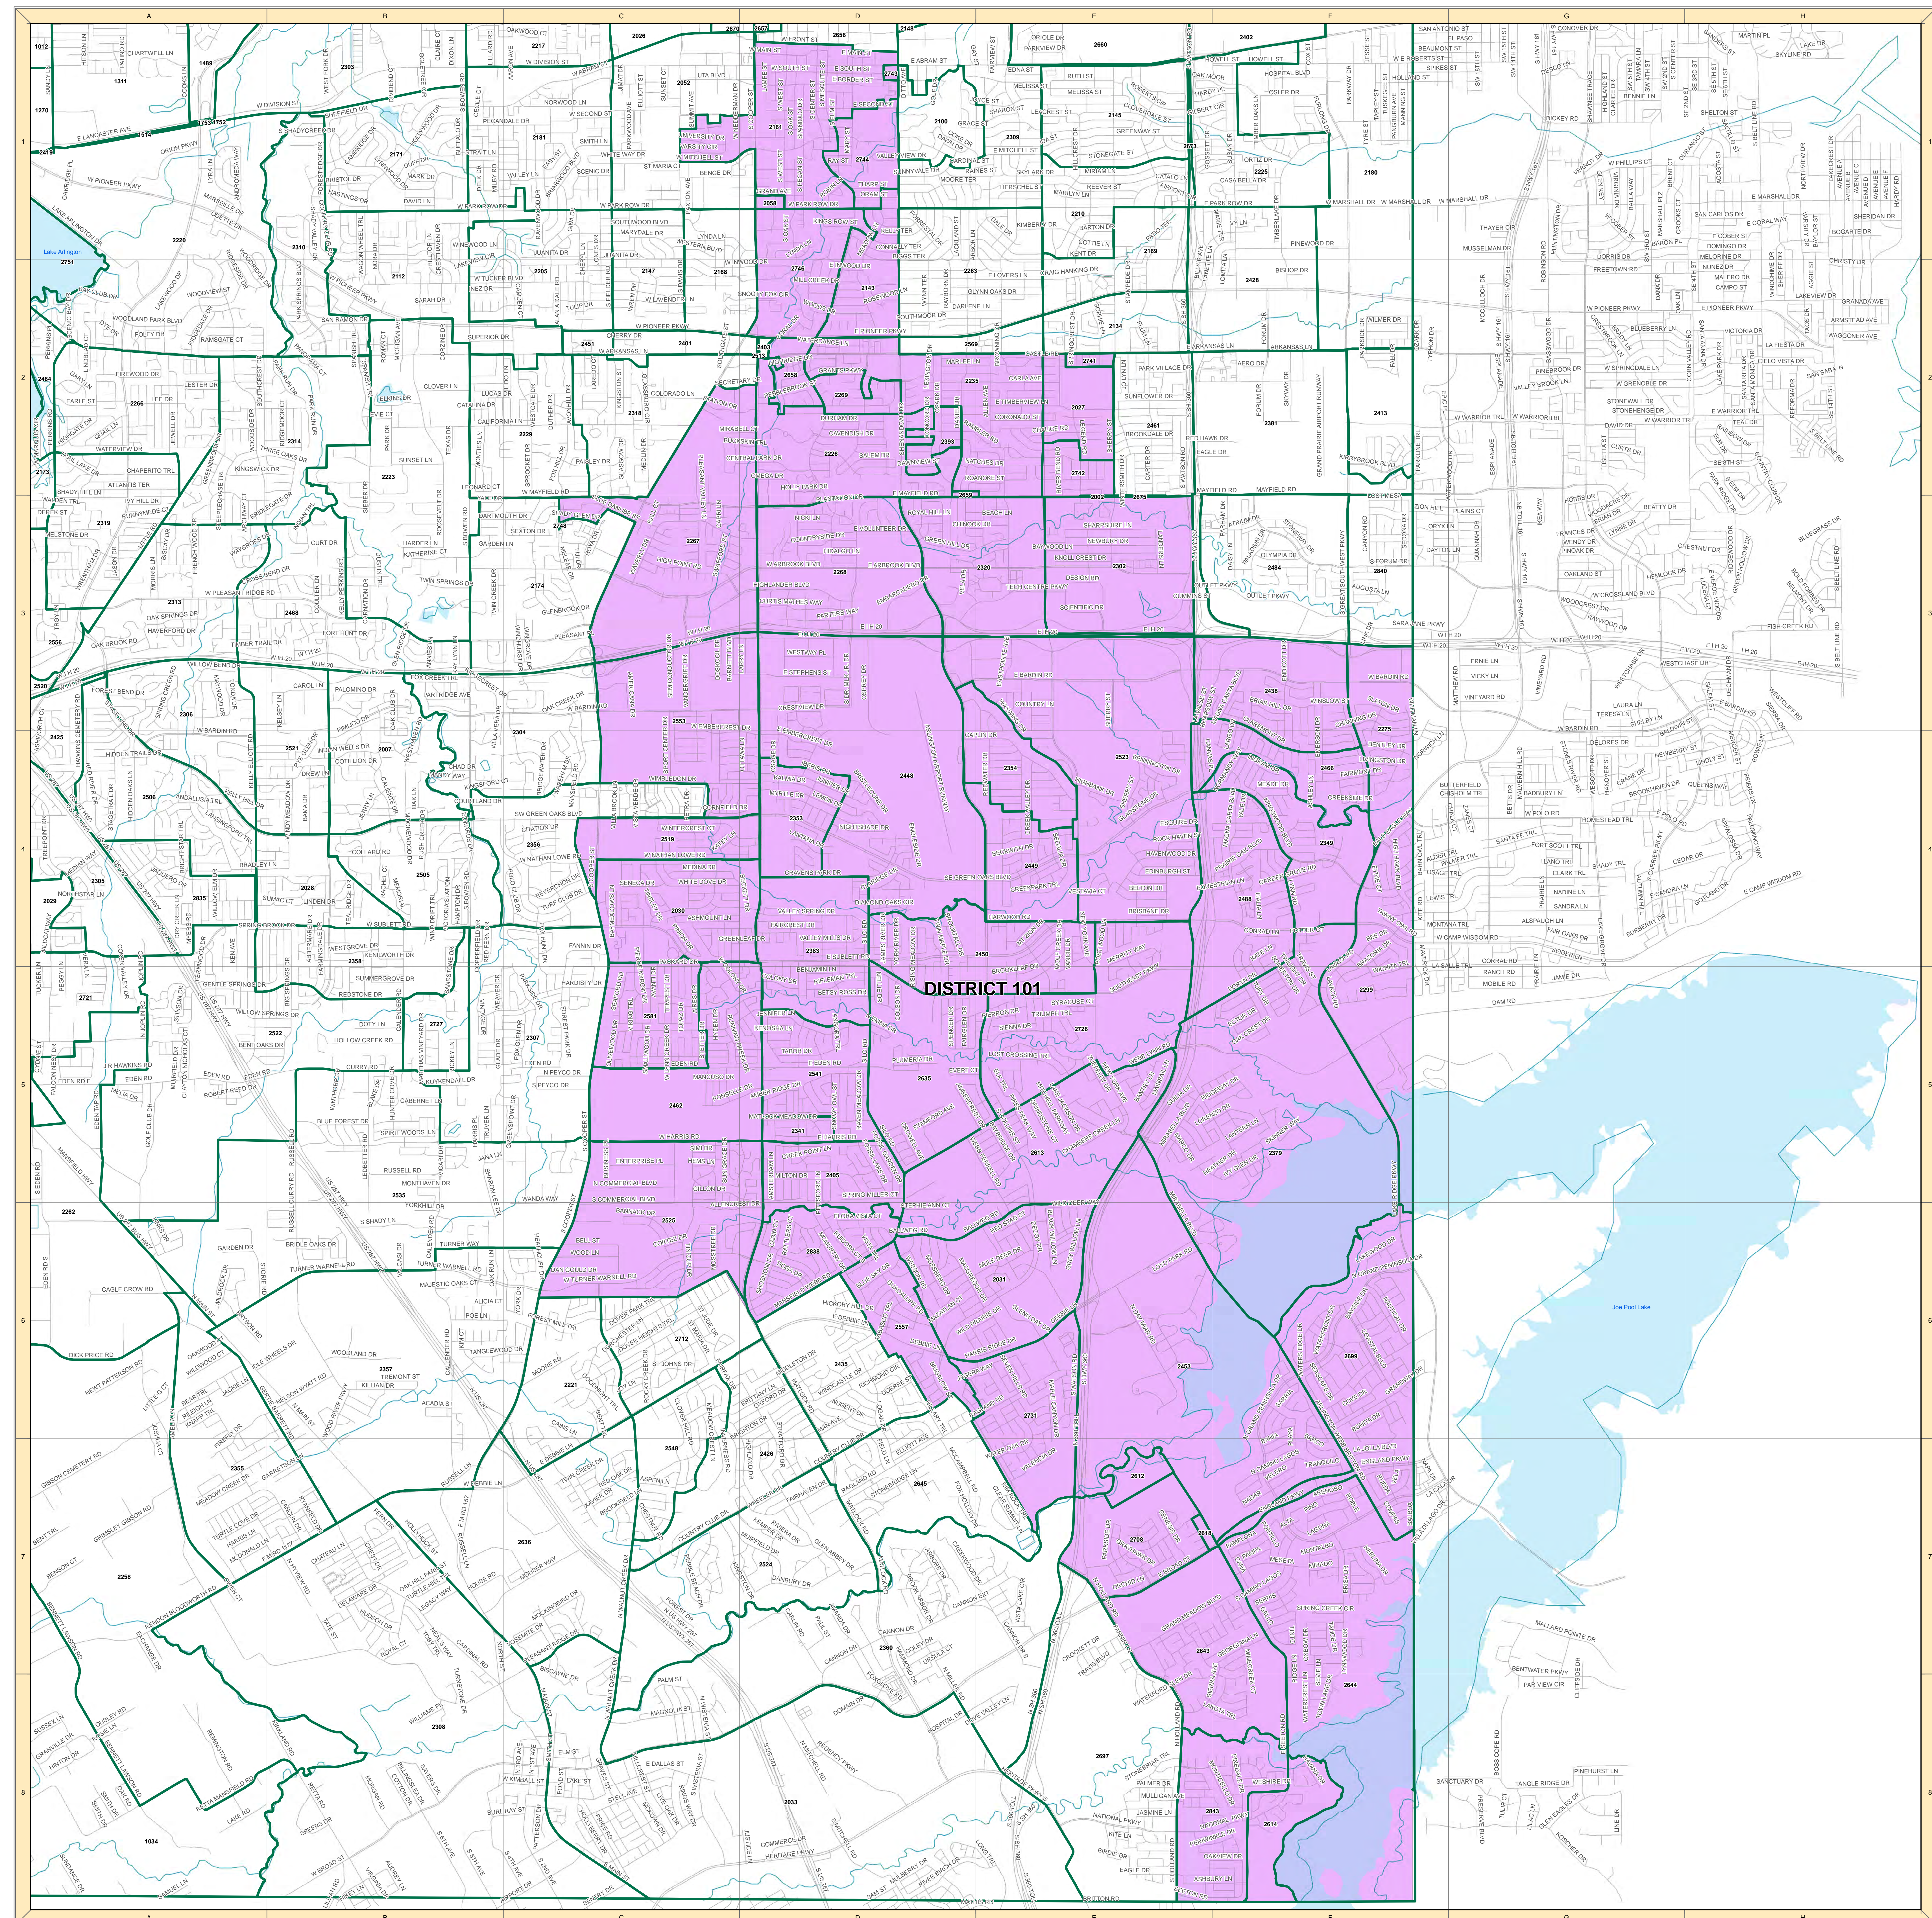

TARRANT COUNTY STATE HOUSE OF REPRESENTATIVES DISTRICT 101 VOTING PRECINCTS EFFECTIVE JANUARY 01, 2024

Printed December 07 2023

Clint Ludwig
Elections Administrator
Tarrant County, TX
***

2020 Census Population 2,110,640
***

Not For Reproduction

0 0.5 1 2 Miles

817-831-VOTE (8683)

DISTRICT 101