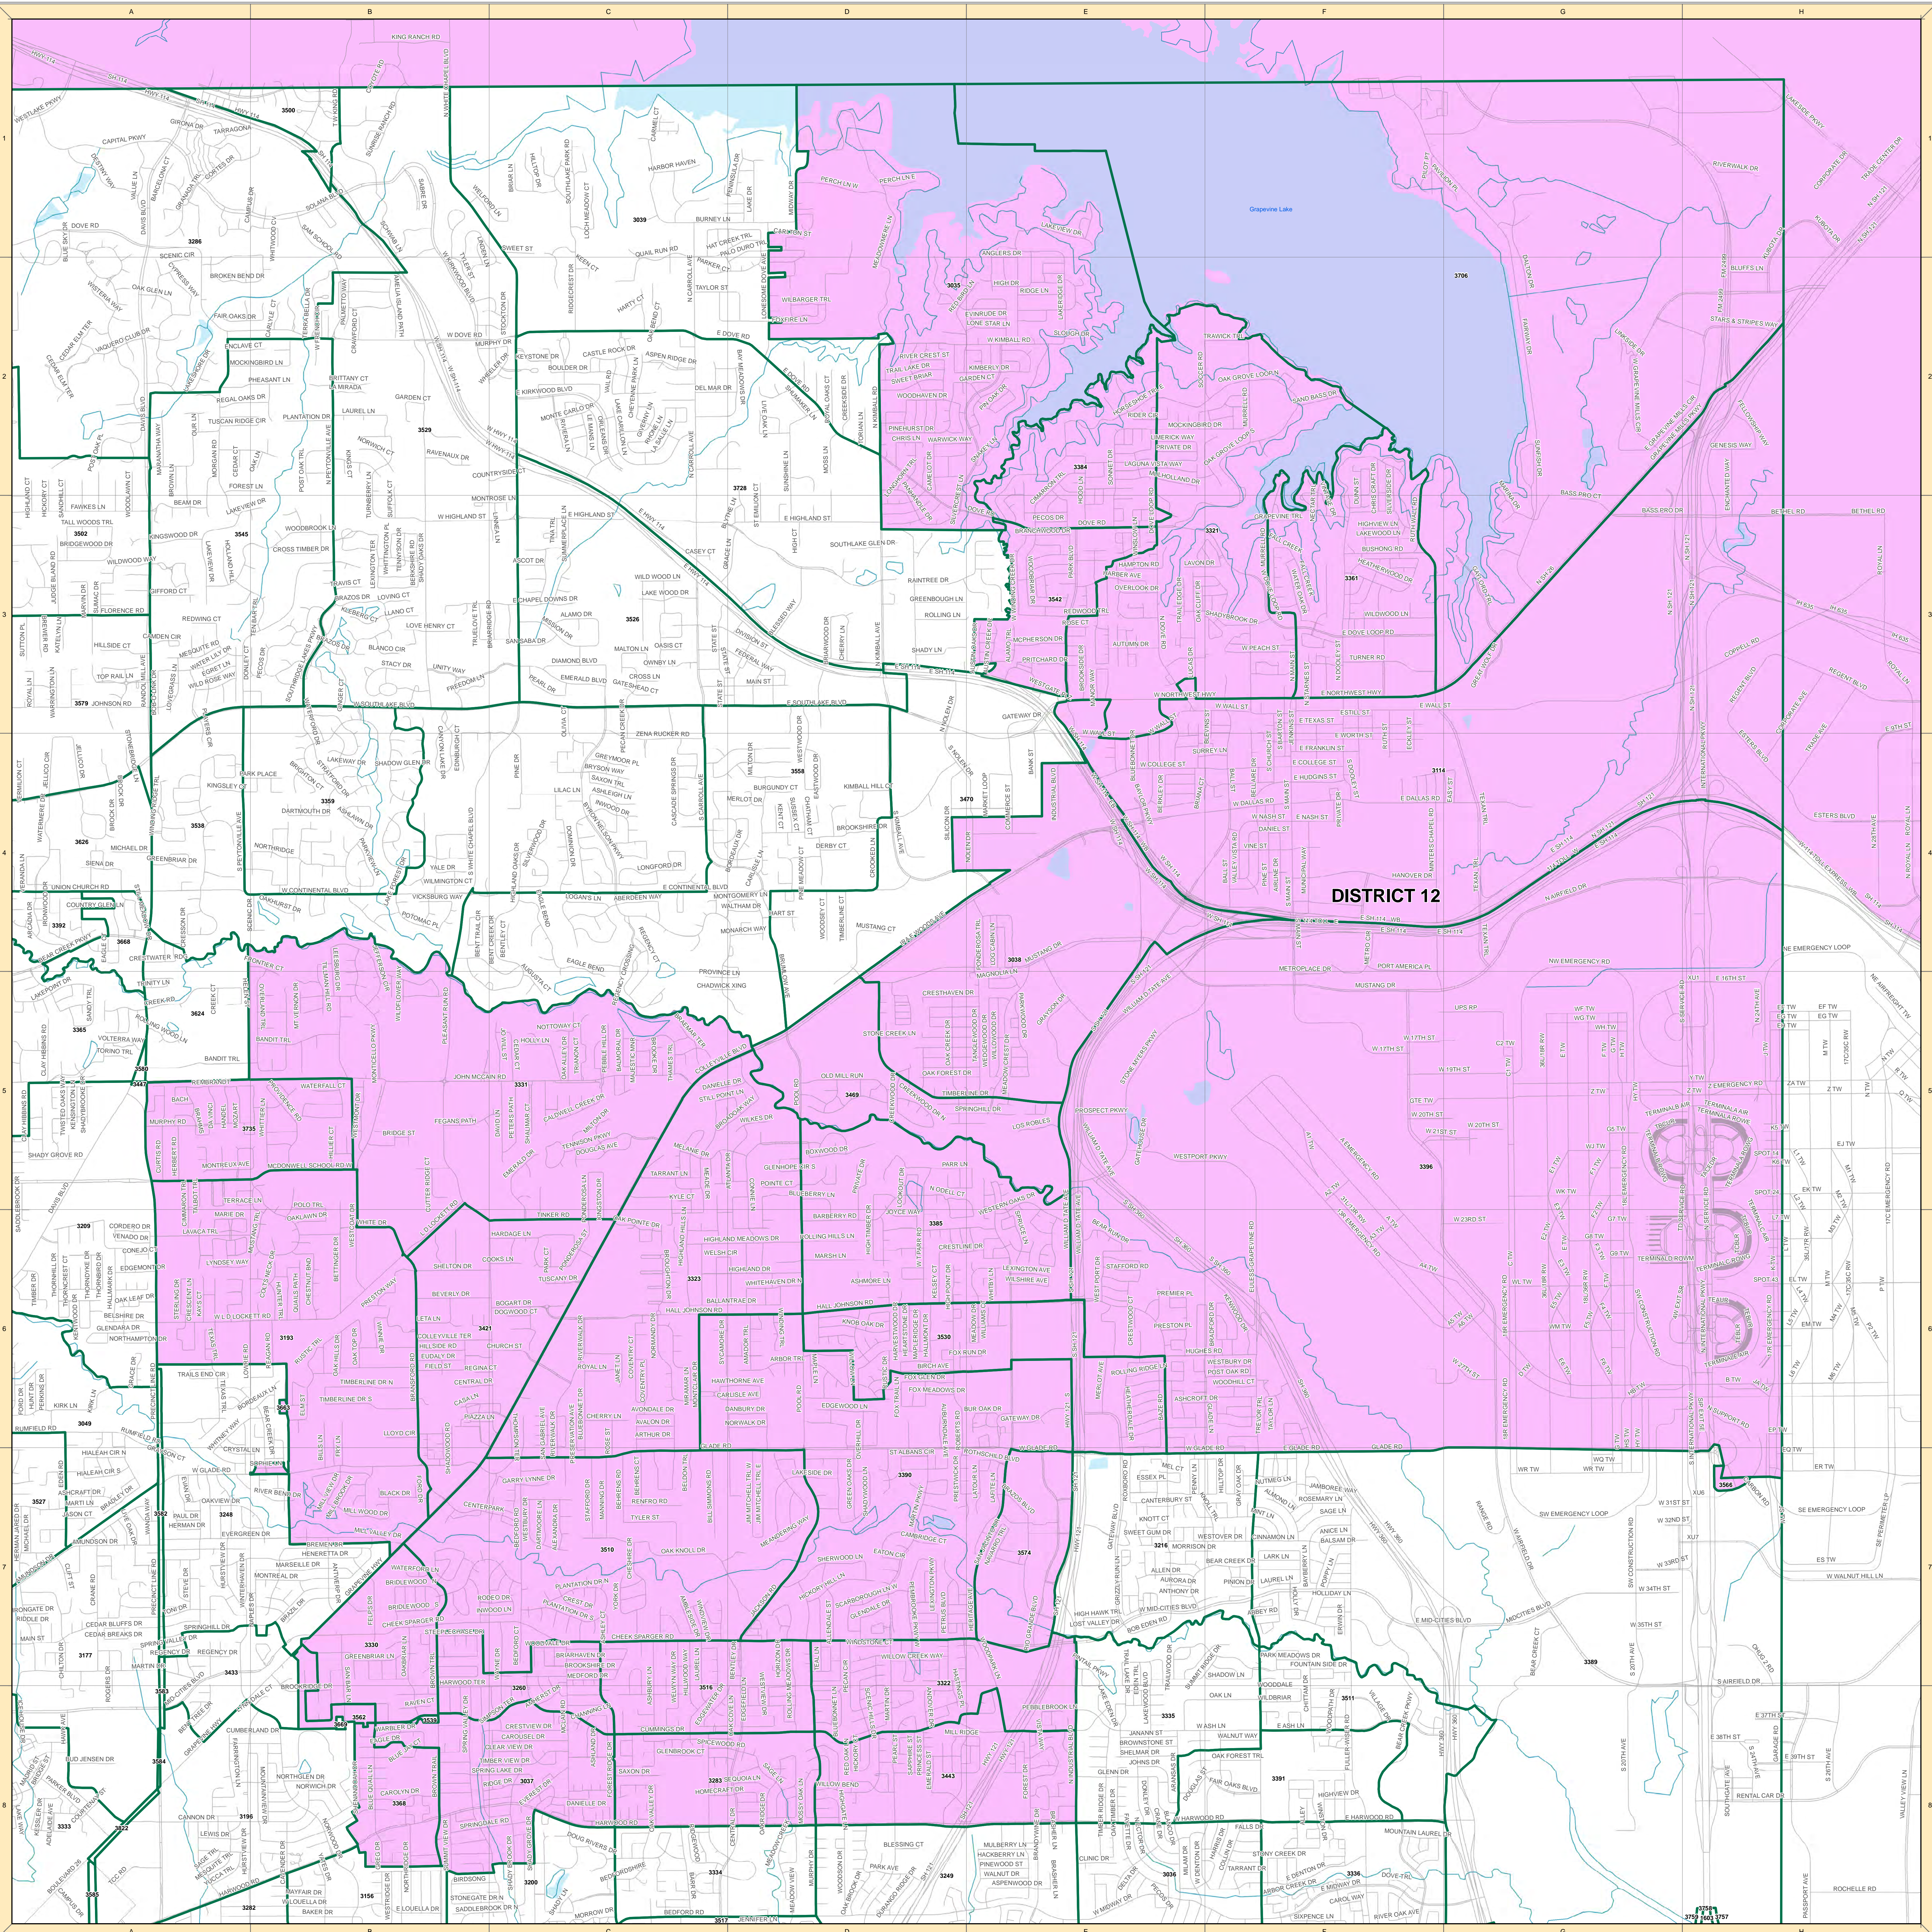

TARRANT COUNTY STATE SENATE DISTRICT 12 VOTING PRECINCTS EFFECTIVE JANUARY 01, 2024

Printed December 07 2023

Clint Ludwig
Elections Administrator
Tarrant County, TX
***

2020 Census Population 2,110,640
***

Not For Reproduction

0 0.5 1 2 Miles

817-831-VOTE (8683)

DISTRICT 12

817-831-197