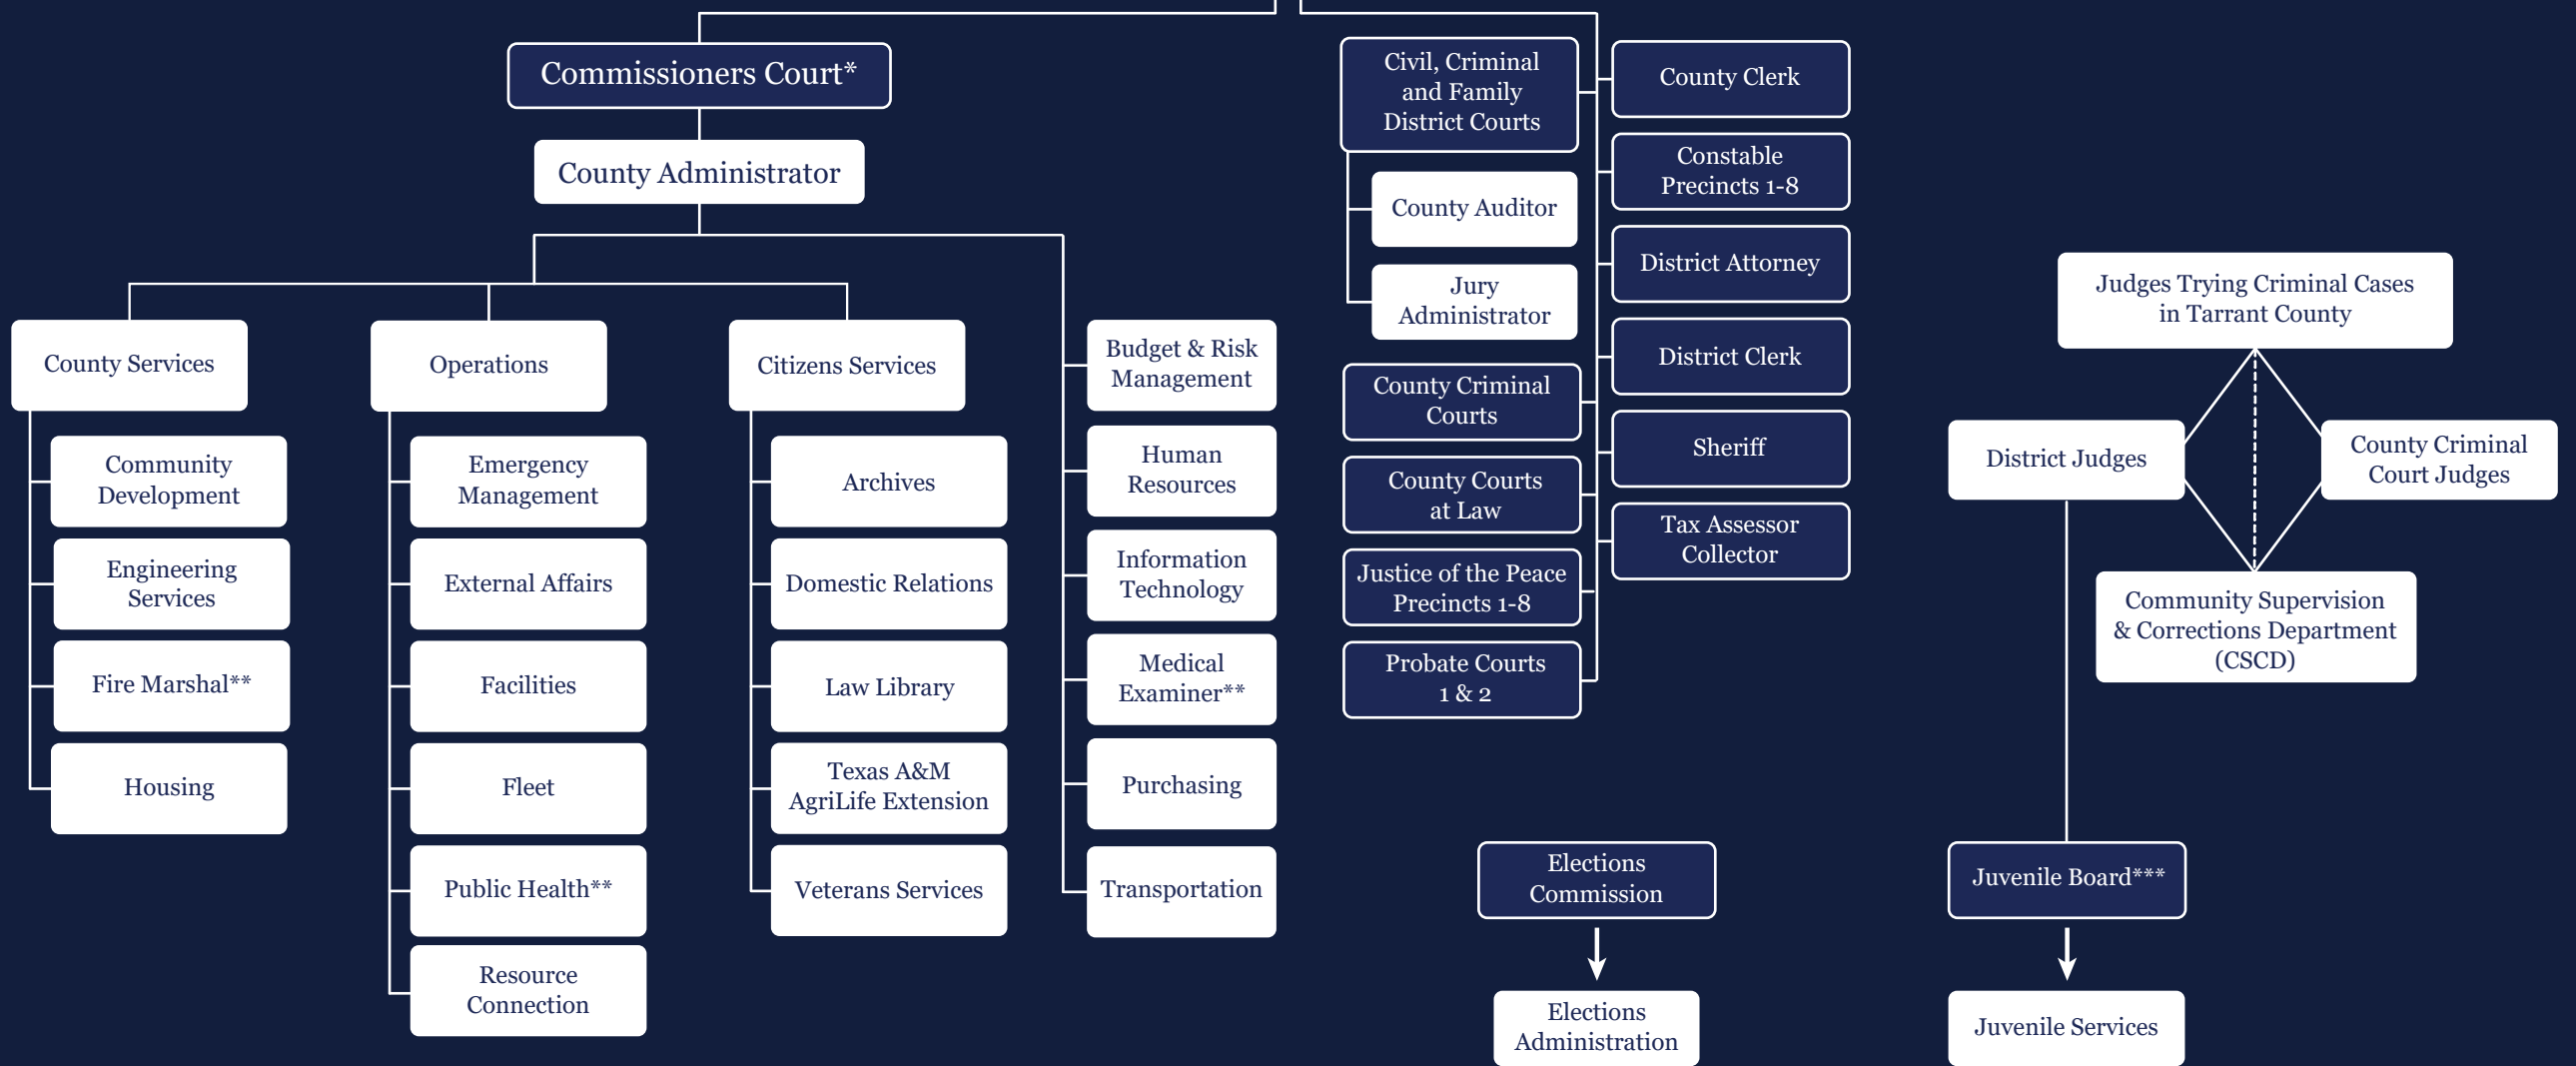

# Tarrant County Citizens

## TARRANT COUNTY GOVERNMENT

\*Each Commissioner is over Road and Bridge for each precinct. County Judge is not a Road Commissioner.  
 \*\*The heads of these departments are appointed by Commissioners Court.  
 \*\*\*Juvenile Board is composed of all District Judges and County Judge.