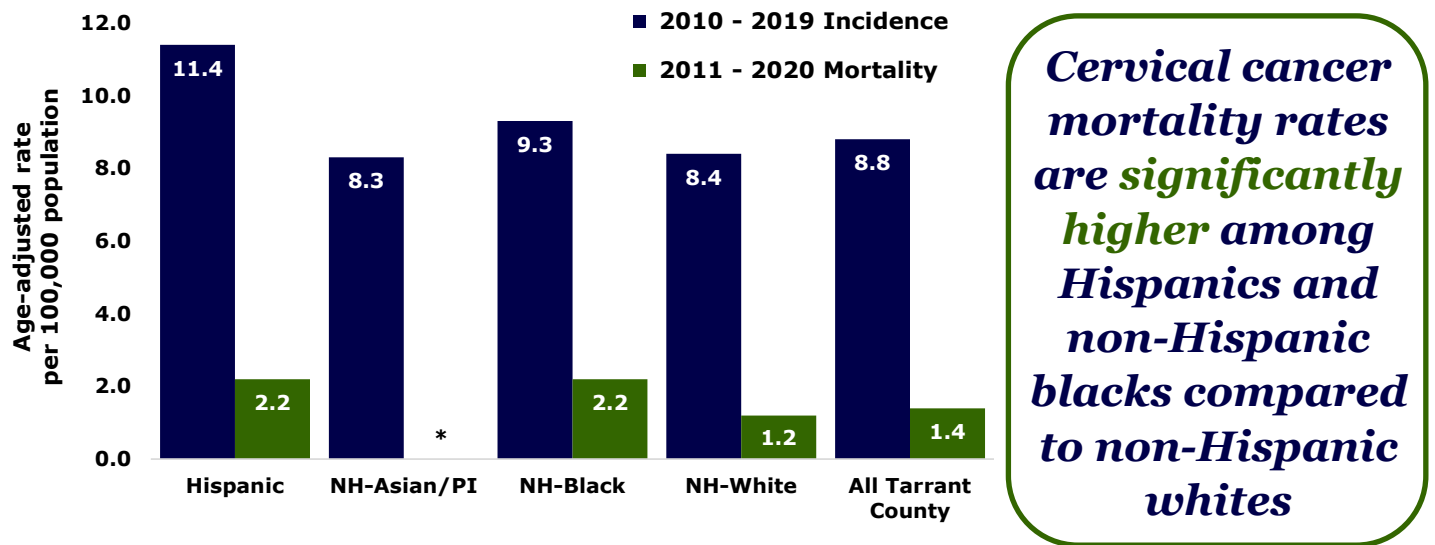

TARRANT COUNTY PUBLIC HEALTH DATA BRIEF

CERVICAL CANCER IN TARRANT COUNTY

- From 2015-2019 there were **465 new cases** of cervical cancer reported among Tarrant County residents and **132 deaths** from 2016-2020 (age-adjusted incidence and mortality rates of 8.9 and 2.5 per 100,000 population respectively)
- According to the Centers for Disease Control and Prevention, **if detected early**, cervical cancer is one of the most treatable cancers with a five-year relative **survival rate of over 90%** for the earliest stages
- In 2020, approximately **7 in 10** Tarrant County women aged 25-65 years **received a Pap test** in the past three years, meeting the American Cancer Society's guidelines for early detection of cervical cancer
- In 2020, **34.4%** of Tarrant County women aged 18-40 years had ever **received the HPV vaccine**, which helps prevent cervical cancer

The incidence rate of cervical cancer in Tarrant County is lower than in Bexar, Dallas, and Harris Counties but not statistically significant

Figure 1. Incidence and mortality rates of cervical cancer among selected geographic areas

Figure 2. Incidence and mortality rates of cervical cancer among Tarrant County residents

Figure 3. Incidence and mortality rates of cervical cancer by race/ethnicity among Tarrant County residents

* = rates for less than 20 deaths considered unstable and therefore not provided; NH = Non-Hispanic