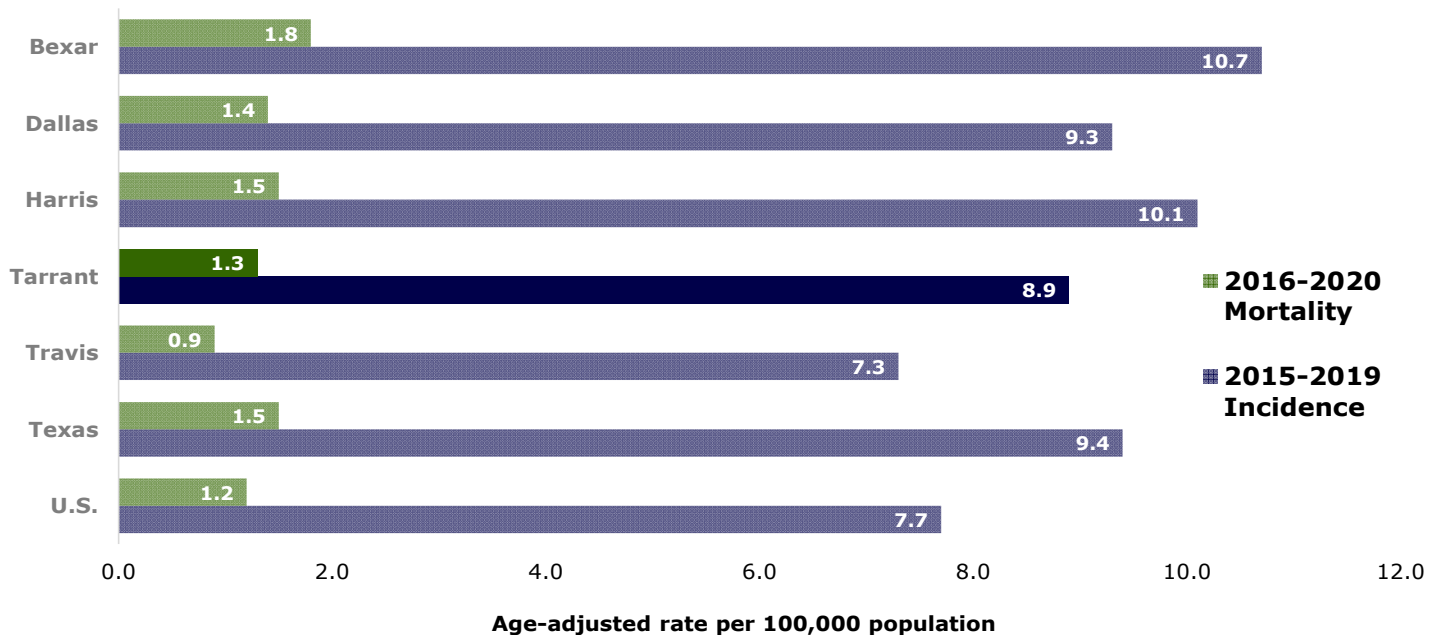

TARRANT COUNTY PUBLIC HEALTH DATA BRIEF

CERVICAL CANCER IN TARRANT COUNTY

- From 2015-2019 there were **465 new cases** of cervical cancer reported among Tarrant County residents and **132 deaths** from 2016-2020 (age-adjusted incidence and mortality rates of 8.9 and 2.5 per 100,000 population respectively)
- According to the Centers for Disease Control and Prevention, **if detected early**, cervical cancer is one of the most treatable cancers with a five-year relative **survival rate of over 90%** for the earliest stages
- In 2020, approximately **7 in 10** Tarrant County women aged 25-65 years **received a Pap test** in the past three years, meeting the American Cancer Society's guidelines for early detection of cervical cancer
- In 2020, **34.4%** of Tarrant County women aged 18-40 years had ever **received the HPV vaccine**, which helps prevent cervical cancer

The incidence rate of cervical cancer in Tarrant County is lower than in Bexar, Dallas, and Harris Counties but not statistically significant

Figure 1. Incidence and mortality rates of cervical cancer among selected geographic areas