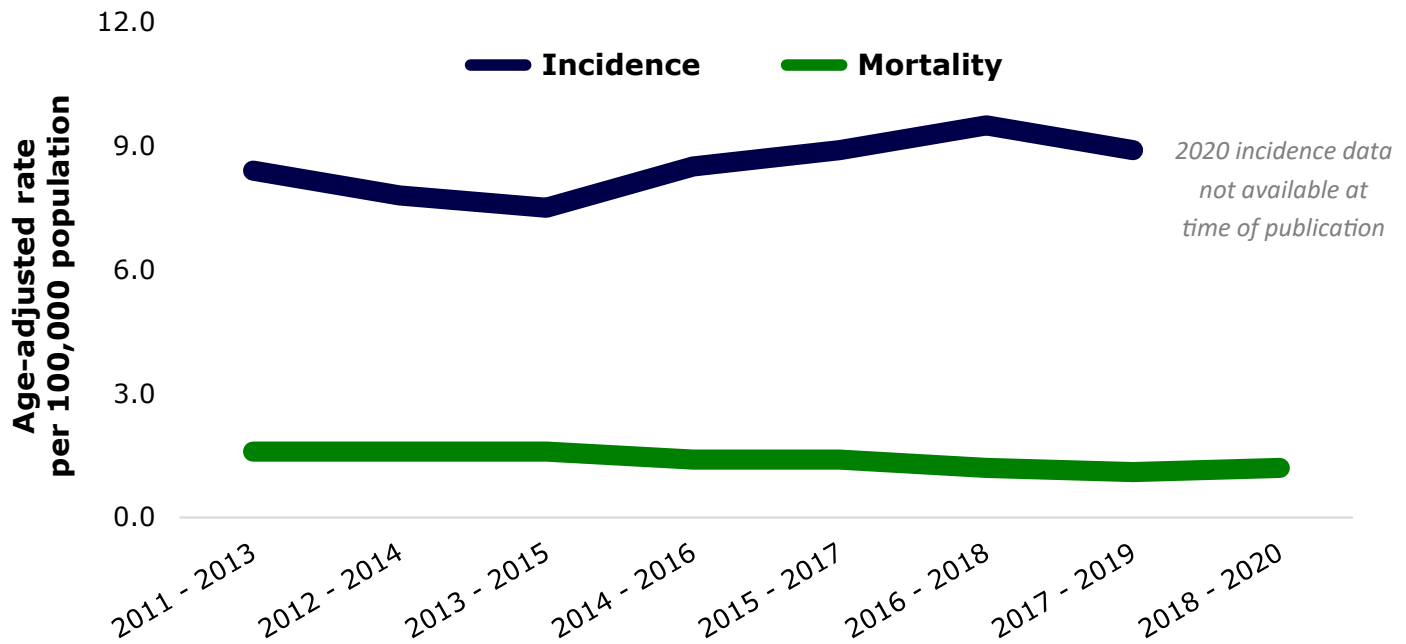

TARRANT COUNTY PUBLIC HEALTH DATA BRIEF

CERVICAL CANCER IN TARRANT COUNTY

- From 2015-2019 there were **465 new cases** of cervical cancer reported among Tarrant County residents and **132 deaths** from 2016-2020 (age-adjusted incidence and mortality rates of 8.9 and 2.5 per 100,000 population respectively)
- According to the Centers for Disease Control and Prevention, **if detected early**, cervical cancer is one of the most treatable cancers with a five-year relative **survival rate of over 90%** for the earliest stages
- In 2020, approximately **7 in 10** Tarrant County women aged 25-65 years **received a Pap test** in the past three years, meeting the American Cancer Society's guidelines for early detection of cervical cancer
- In 2020, **34.4%** of Tarrant County women aged 18-40 years had ever **received the HPV vaccine**, which helps prevent cervical cancer

The incidence rate of cervical cancer in Tarrant County is lower than in Bexar, Dallas, and Harris Counties but not statistically significant

Figure 1. Incidence and mortality rates of cervical cancer among selected geographic areas

Figure 2. Incidence and mortality rates of cervical cancer among Tarrant County residents

Figure 3. Incidence and mortality rates of cervical cancer by race/ethnicity among Tarrant County residents

* = rates for less than 20 deaths considered unstable and therefore not provided; NH = Non-Hispanic

Risk factors for cervical cancer include

- Human papillomavirus (HPV) infection
- Smoking
- Weakened immune system
- Use of birth control pills for 5+ years
- Birth to 3+ children
- Sex before age 18, sex with multiple partners, and sex with someone who has had multiple partners